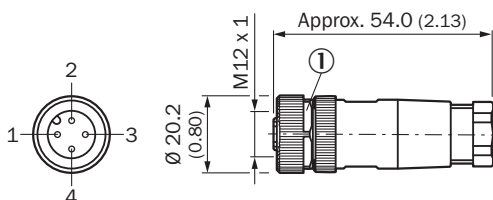

## Detailed technical data

### Technical specifications

<b>Accessory group</b>	Plug connectors and cables
<b>Accessory family</b>	Field-attachable connectors
<b>Connection type head A</b>	Female connector, M12, 4-pin, straight
<b>Connection type</b>	Screw-type terminals
<b>Connector material</b>	PA
<b>Connector color</b>	Black
<b>Locking nut material</b>	CuZn
<b>Tightening torque</b>	0.6 Nm
<b>Shielding</b>	Unshielded
<b>Permitted cable diameter</b>	4 mm ... 6 mm
<b>Permitted cross-section</b>	≤ 0.75 mm <sup>2</sup>
<b>Reference voltage</b>	≤ 250 V
<b>Current loading</b>	4 A
<b>Authorizations</b>	UL
<b>UL File No.</b>	E335179
<b>Enclosure rating</b>	IP67
<b>Description</b>	Head A: female connector, M12, 4-pin, straight, unshielded, for power supply, for cable diameter 4 mm ... 6 mm Head B: -
<b>Ambient operating temperature</b>	Head -40 °C ... +85 °C

## Dimensional drawing (Dimensions in mm (inch))