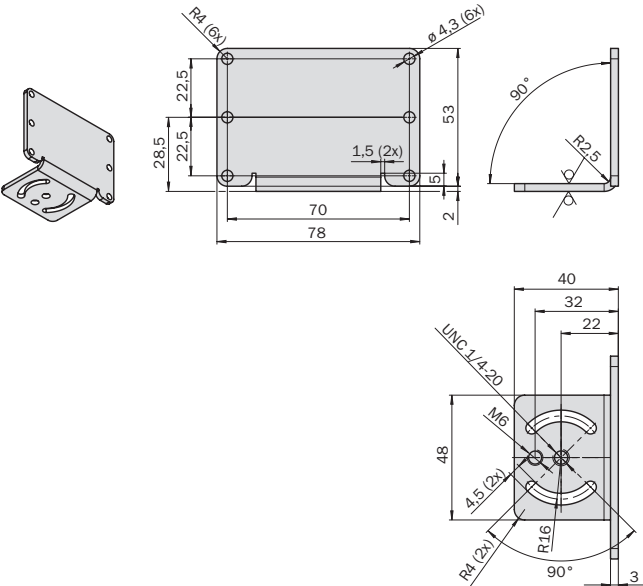

BEF-WK-EPA

**SICK**  
Sensor Intelligence.

Ordering information

Type	Part no.
BEF-WK-EPA	2045167

Other models and accessories → [www.sick.com/](http://www.sick.com/)

Detailed technical data

Technical specifications

<b>Accessory group</b>	Mounting brackets and plates
<b>Accessory family</b>	Mounting brackets
<b>Description</b>	Mounting bracket Inspector, angled

Classifications

<b>ECl@ss 5.0</b>	27279202
<b>ECl@ss 5.1.4</b>	27279202
<b>ECl@ss 6.0</b>	27279202
<b>ECl@ss 6.2</b>	27279202
<b>ECl@ss 7.0</b>	27279202
<b>ECl@ss 8.0</b>	27279202
<b>ECl@ss 8.1</b>	27279202
<b>ECl@ss 9.0</b>	27273701
<b>ECl@ss 10.0</b>	27273701
<b>ECl@ss 11.0</b>	27273701
<b>ETIM 5.0</b>	EC002615
<b>ETIM 6.0</b>	EC002615
<b>ETIM 7.0</b>	EC002615
<b>ETIM 8.0</b>	EC002615
<b>UNSPSC 16.0901</b>	32131023

Dimensional drawing (Dimensions in mm (inch))