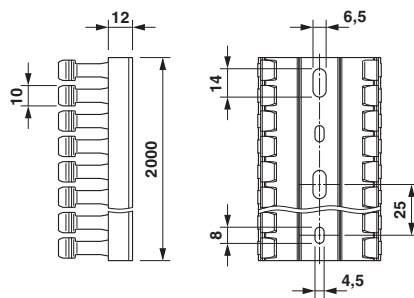

Technical data

Dimensions

Length (b)	2000 mm
Width (a)	25 mm
Height	25 mm
Diameter	25.00 mm

Ambient conditions

Ambient temperature (operation)	-5 °C ... 60 °C
---------------------------------	-----------------

Cable duct - CD 25X25 - 3240187

Technical data

General

Color	gray
Components	Lead-free
Flammability rating according to UL 94	V0
Material	PVC
Nominal cross section	220 mm ²

Standards and Regulations

Halogen-free	no
Connection in acc. with standard	CSA
Flammability rating according to UL 94	V0

Drawings

Dimensional drawing

Base perforation according to DIN EN 50085

Classifications

eCl@ss

eCl@ss 4.0	27140602
eCl@ss 4.1	27140602
eCl@ss 5.0	27140602
eCl@ss 5.1	27140602
eCl@ss 6.0	27400703
eCl@ss 7.0	27400703
eCl@ss 8.0	27400703
eCl@ss 9.0	27400703