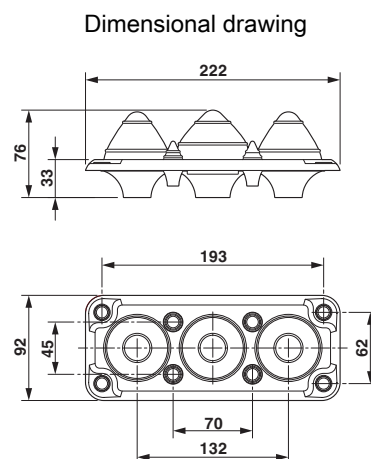

Cable feed-through plates, no. of conductors: 7, length: 222 mm, width: 92 mm, height: 43 mm, external cable diameter: 1x 30 mm ... 60 mm , color: gray

RoHS

Key Commercial Data

Packing unit	1 STK
GTIN	
GTIN	4055626039404
Weight per Piece (excluding packing)	224.700 g
Weight per piece (including packing)	284.700 g
Custom tariff number	39269097
Country of origin	Finland

Technical data

Dimensions

Length	222 mm
Width	92 mm
Height	43 mm
Drill hole distance, horizontal	62 mm
Drill hole distance, vertical	194 mm
External cable diameter	1x 30 mm ... 60 mm
	4x 8 mm ... 16 mm
	2x 24 mm ... 54 mm

Technical data

General

No. of conductors	7
Material	TPE-SEBS
	galvanized sheet steel ()
Flammability rating according to UL 94	V0
Color	light gray
Torque	1.5 Nm ... 2 Nm (Mounting screws)
Note	incl. mounting screws
Installation instructions	M8 mounting screw, torque: 1.5 - 2.0 Nm, SW5 Allen key
	<p>The mounting screws included should be used for assembly.</p> <p>Assembly steps:</p> <ol style="list-style-type: none"> 1) Fix Multigates with the mounting screws provided (observe torque) 2) Make a hole in the membrane (with a screwdriver) or cut off the tip of the cone 3) Guide the cable through the opening (from the outside). Withdraw the cable approximately 20 mm (to improve strain relief).

Drawings

Wall cutout drawing

Dimensional drawing

Classifications

eCl@ss

eCl@ss 5.1	23110102
------------	----------

Cable feed-through plates - MC-3/7-MULTI-67-PV-LG - 1415234

Classifications