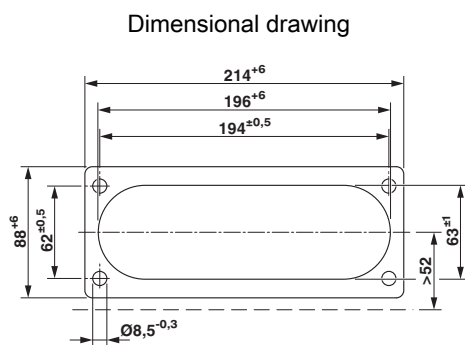

Cable feed-through plates - MC-3/7-MULTI-67-PV-LG - 1415234

Technical data

General

No. of conductors	7
Material	TPE-SEBS
	galvanized sheet steel ()
Flammability rating according to UL 94	V0
Color	light gray
Torque	1.5 Nm ... 2 Nm (Mounting screws)
Note	incl. mounting screws
Installation instructions	M8 mounting screw, torque: 1.5 - 2.0 Nm, SW5 Allen key
	The mounting screws included should be used for assembly. Assembly steps: 1) Fix Multigates with the mounting screws provided (observe torque) 2) Make a hole in the membrane (with a screwdriver) or cut off the tip of the cone 3) Guide the cable through the opening (from the outside). Withdraw the cable approximately 20 mm (to improve strain relief).

Standards and Regulations

Flammability rating according to UL 94	V0

Environmental Product Compliance

China RoHS	Environmentally friendly use period: unlimited = EFUP-e
	No hazardous substances above threshold values

Drawings

Wall cutout drawing